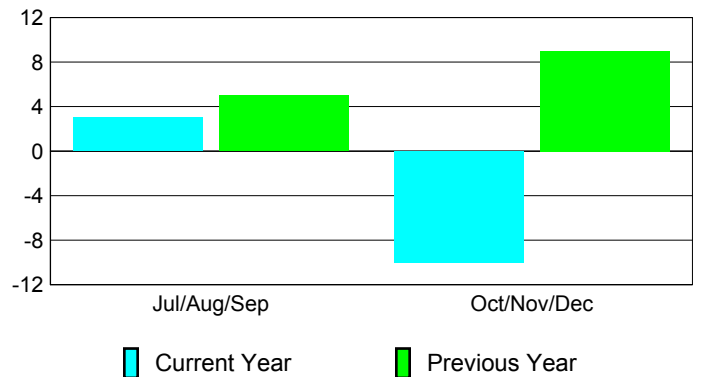

Comparison of Membership Gain/Loss

Current Year Compared to the Previous Year