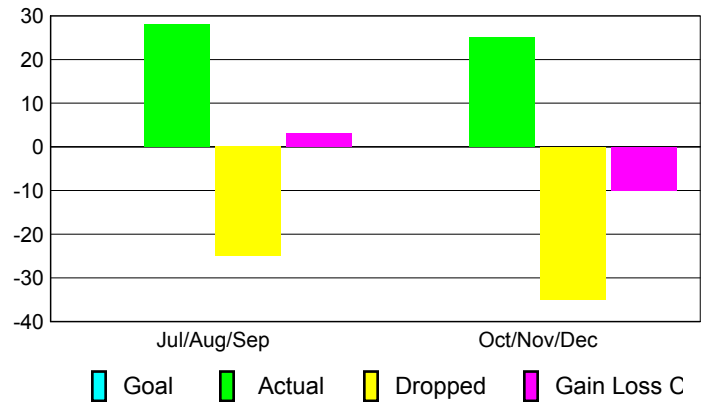

### YTD Status Quo Clubs 2010-2011

Status Quo Clubs Compared to Status Quo Members

## MEMBERSHIP

Membership Results  
2010-2011

Membership  
2009-2010

Month	Net Memb Goal	Actual New Memb	Actual Dropped Memb	Gain/Loss of Memb	Gain/Loss of Memb
Jul/Aug/Sep	0	28	-25	3	5
Oct/Nov/Dec	0	25	-35	-10	9
<b>Totals</b>	<b>0</b>	<b>53</b>	<b>-60</b>	<b>-7</b>	<b>14</b>

### Membership Results 2010-2011

Goal, New, Dropped, Gain/Loss

### Comparison of Membership Gain/Loss

Current Year Compared to the Previous Year